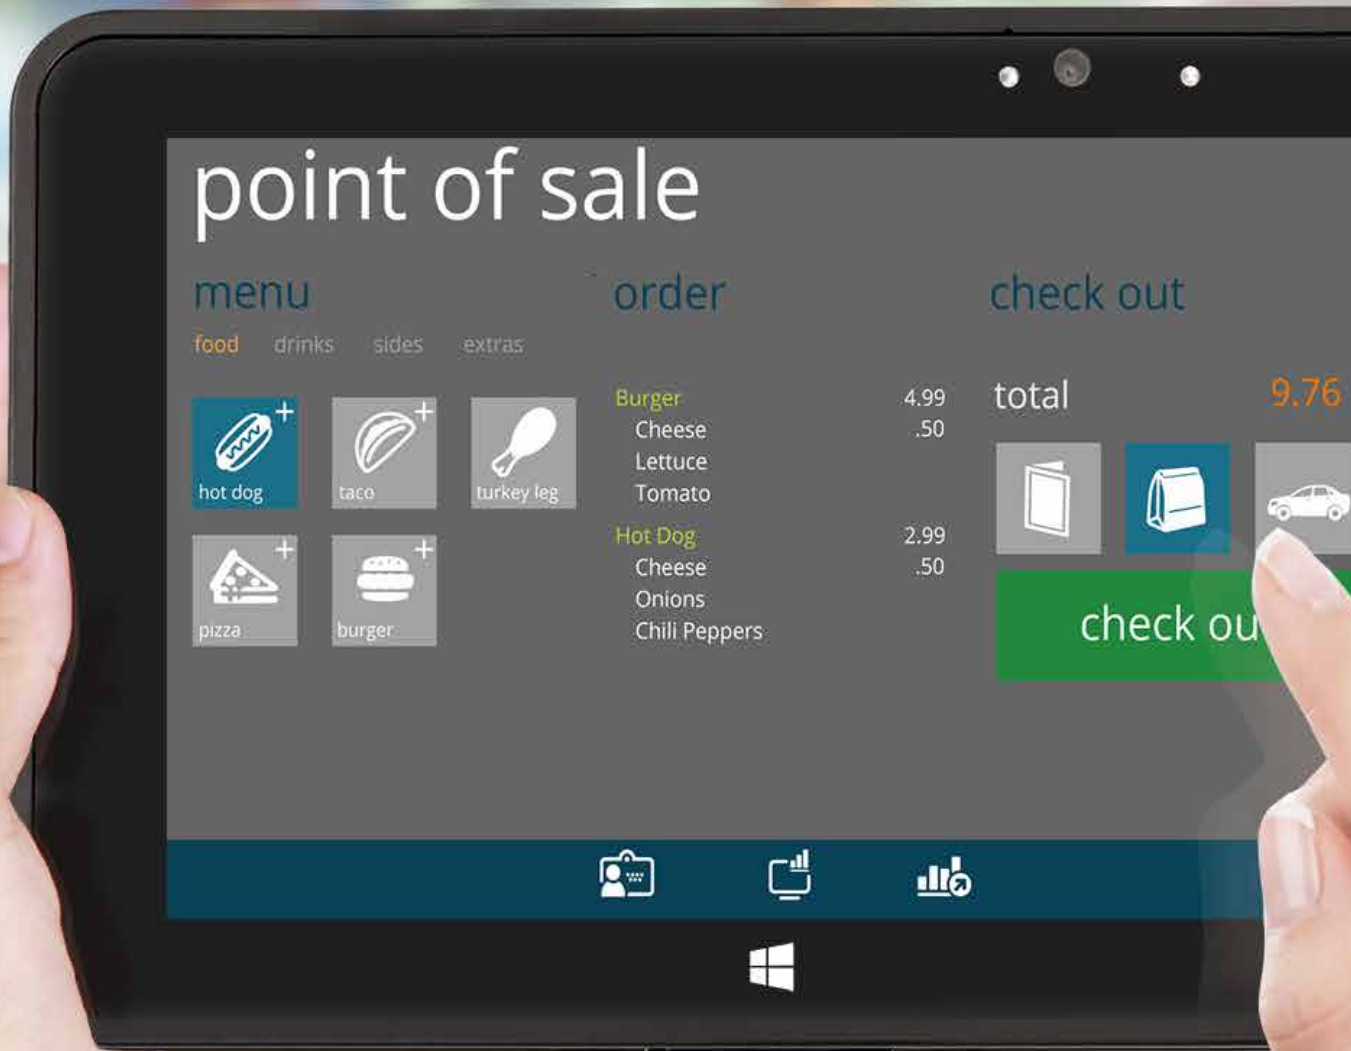

par® | Tablet 8