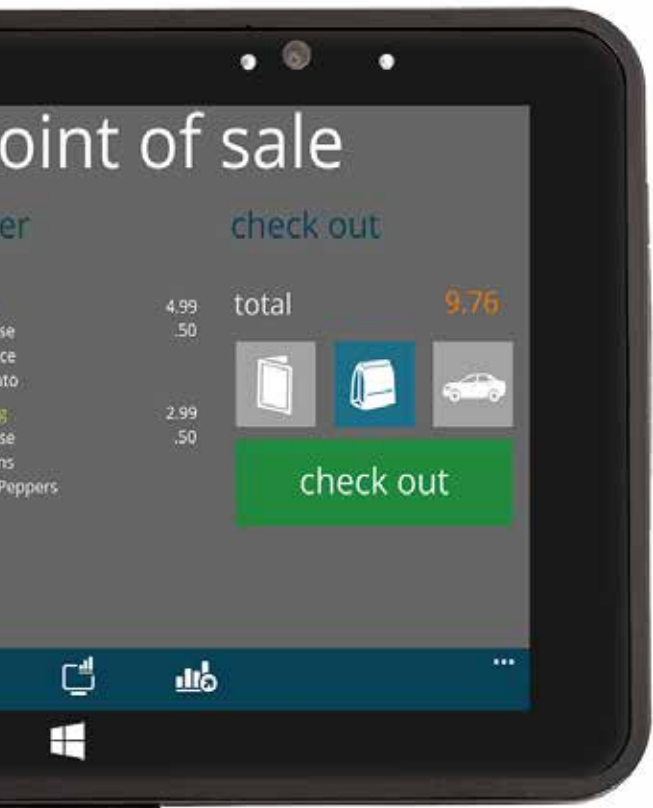

MOBILITY DESIGNED FOR HOSPITALITY AND RETAIL

Using our 35 years of experience in the hospitality and retail industries, PAR is introducing a tablet that is specifically designed for your environment. The PAR Tablet 8 is designed with the specifications and components that offer the optimal combination of features to meet the mobile needs of your hospitality or retail operation.

Whether you are looking to extend your POS solution, enhance customer experience or improve the efficiency of your operations, the PAR Tablet 8 is the ideal fit. The tablet is the perfect balance of size and reliability, easily being held in one hand. With the tablet you will have the mobility you've been looking for with the durability and elegance your environment demands.

In addition, with the compatibility to current PAR Peripherals and systems, the tablet provides limitless possibilities for your operation.

Display

8.3-inch diagonal
Multi-Touch display

1920 x 1200 resolution

Stylus Pen Support

Gorilla® Glass

Memory & Storage

2GB¹ DC LPDDR3 (RAM)

64GB eMMC (SSD)

Micro-SD Card Slot

Battery

Up to 10 hours of real world usage

Charging via ini USB power adapter or optional docking station

Platform & OS

Platform:
Intel Atom Z3470, quad-core CPU

Operating System:
Microsoft Windows® Embedded 8.1
Microsoft Windows® 8.1

Dimensions

Width: 9.0" (227.8 mm)
Height: 5.9" (150.1 mm)
Depth: 0.5" (12.5 mm)
Weight: 17.6 oz (500 g)